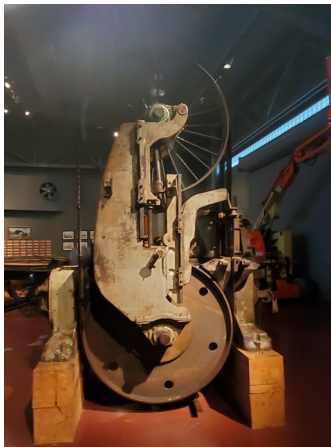

Cypress Sawmill Scavenger Hunt

(Place a check next to the items you find!)

___ Moss Gin

___ Baptiste Pull Cone

___ Cistern

___ Hollow Log

___ Band Saw

___ Pirogues

___ Fire Hose Cart

___ Sewanee Steamboat

___ Titan Tractor

___ Mortar & Pestle